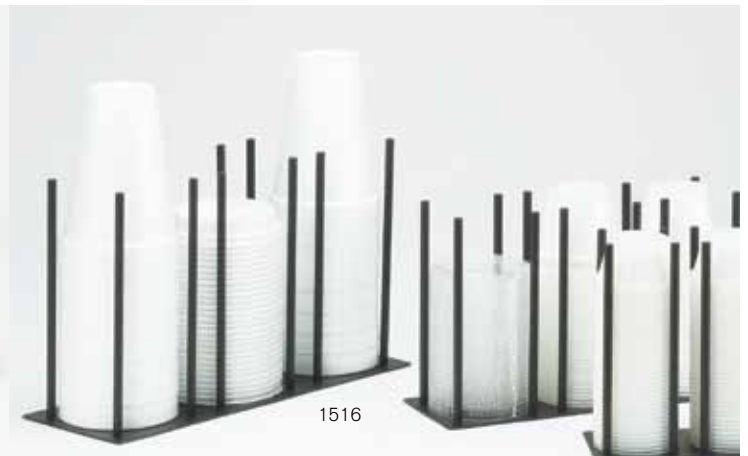

1212

g

1516

h

i

j

**g. Iron Lid/Ramekin Organizer** 

Unit Rotates.

ITEM	DESCRIPTION
1212-2	Up to 2½ Diameter
1212-3	Up to 3 Diameter
1212-4	Up to 4 Diameter

**h. Iron Lid/Ramekin Organizer** 

Black (13).

ITEM	DESCRIPTION
1516-2-13	Up to 2½ Diameter
1516-3-13	Up to 3 Diameter
1516-4-13	Up to 4 Diameter

**i. Soho Condiment Organizer** 

Black (13), Silver (74).

ITEM	DESCRIPTION
1594-13	15¼Wx12Dx12H
1594-74	15¼Wx12Dx12H

**j. Bamboo/Midnight Condiment Station**  **NEW**

Pieces Sold Separately.

Bamboo (60), Midnight (96).

**l. Classic Cup/Lid Organizer**

ITEM	DESCRIPTION
724	15½Wx5Dx12H

k

278

l

724