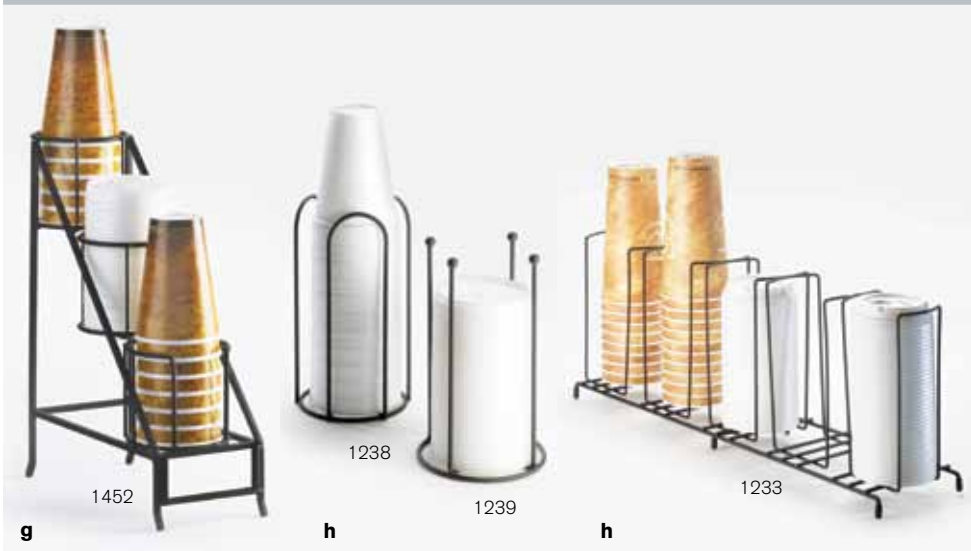

d. Classic Revolving Cup/Lid Organizer

ITEM	DESCRIPTION
378	8¼Wx8¼Dx18H

e. Revolving Cup/Lid Organizer

ITEM	DESCRIPTION
1468	9Wx9Dx18½H

f. Squared Revolving Cup/Lid Display

Holds up to 4" Diameter Cups & Lids.
Black (13), Stainless (55).

ITEM	DESCRIPTION
1615-13	8¼Wx8¼Dx18¼H
1615-55	8¼Wx8¼Dx18¼H

g. Iron Cup/Lid Display

ITEM	DESCRIPTION
1452	5Wx12Dx15H

h. Iron Cup/Lid Organizer

ITEM	DESCRIPTION
1229	13Wx4½Dx8½H
1233	22Wx6Dx9H
1238	4¼Wx4¼Dx8¼H
1239	4¼Wx4¼Dx8¼H