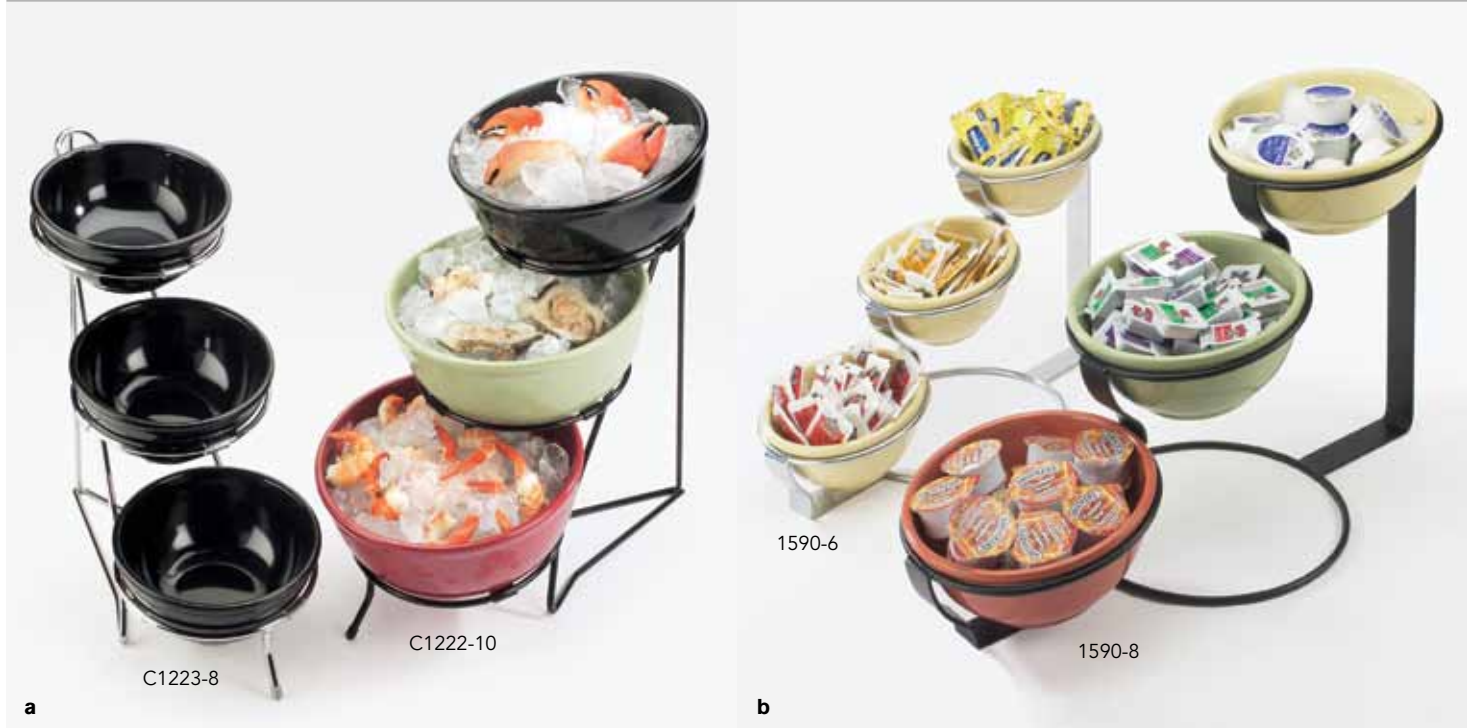

●●● tiered displays

a

b

c

**a. 3 Tier Round Bowl Stand** 

Bowls Sold Separately.  
Specify Frame Color: Black (13), Chrome (49).

ITEM	DESCRIPTION
C1222-8	8" Frame Only
C1222-10	10" Frame Only
C1223-8	8" Frame Only
C1223-10	10" Frame Only

**b. Soho Round Bowl Display** 

Bowls Sold Separately.  
Specify Frame Color: Black (13), Silver (74).

ITEM	DESCRIPTION
1590-6	6¼Wx15¾Dx10¾H
1590-8	8¼Wx22Dx13½H

**c. Classic Rounded Display** <sup>BPA FREE</sup>

Includes Round Nose Bins.  
Optional Wire Basket and Black Tray Sold Separately.

ITEM	DESCRIPTION
1281-2	20¼Wx19½Dx20½H
1280-2	15½Wx17¼Dx17½H
1280-3	17½Wx16½Dx25H
1291TRAY	18Wx12Dx3H-Basket
325-13-13	13Wx18Dx1H-Tray