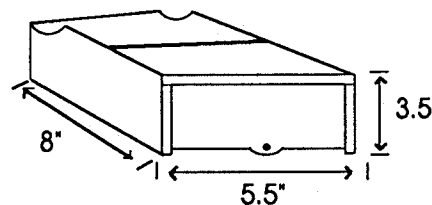

C
O
N
N
O
L
L
Y

Roll-A-Grill

**BUTTER SPREADER
MODEL NO.
RS-1**

*End Butter
Brush Waste*

- **Greater Capacity** - Holds over a pound of butter!
- **Sturdy** - One piece casting of aluminum.
- **Handsome** - Greater customer appeal. Throw away that brush or greasy knife.
- **Faster** - More economical tool!
- **Heated** - Just slip in the cartridge type heating element and plug in (110 volt). No thermostat needed. Gives steady low heat to keep spread melted at the right temperature.

| Model No. | Dimensions | | | Watts | Volts | Cap-acity | Wire Cord | Ship Wt.(lb) |
|-----------|------------|----|------|-------|-------|-----------|-----------|--------------|
| | L | D | H | | | | | |
| RS-1 | 5.5" | 8" | 3.5" | 24 | 115 | 1 lb. | 6" | 3 |