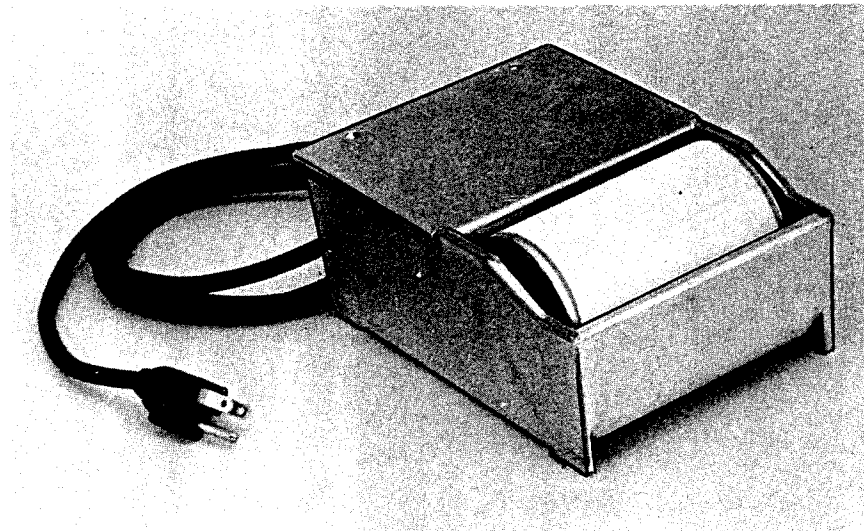

C
O
N
N
O
L
L
Y

Roll-A-Grill

**BUTTER SPREADER
MODEL NO.
RS-1**

*End Butter
Brush Waste*

- **Greater Capacity** - Holds over a pound of butter!
- **Sturdy** - One piece casting of aluminum.
- **Handsome** - Greater customer appeal. Throw away that brush or greasy knife.
- **Faster** - More economical tool!
- **Heated** - Just slip in the cartridge type heating element and plug in (110 volt). No thermostat needed. Gives steady low heat to keep spread melted at the right temperature.

| Model No. | Dimensions | | | Watts | Volts | Cap-acity | Wire Cord | Ship Wt.(lb) |
|-----------|------------|----|------|-------|-------|-----------|-----------|--------------|
| | L | D | H | | | | | |
| RS-1 | 5.5" | 8" | 3.5" | 24 | 115 | 1 lb. | 6" | 3 |