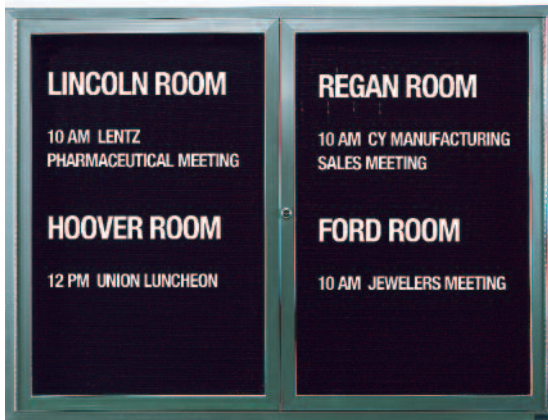

Directory Boards with New Wood-Look Finish

Choose from a wide variety of units all manufactured of custom extruded aluminum parts finished with a durable wood-look powder coating to provide a durable and handsome cabinet.

Enclosed Indoor/Outdoor Aluminum Directory Cabinets

All units complete with 1 Free set of 3/4" Helvetica letters and assortment tray.

Standard features include: Lockable doors, acrylic safety glass windows, continuous hinges, concealed mounting brackets and a black, grooved letter panel.

Enclosed Indoor Message Centers Inset Door Style