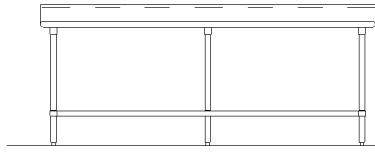

DETAILS and SPECIFICATIONS

ALL DIMENSIONS ARE TYPICAL TOL ± .500"

All Units Shipped Unassembled (KD) for Reduced Shipping Costs.

KSS & KLG Series Undershelf Style 5" Backsplash

Finished size of undershelf = Length minus 5 3/4"
Width minus 5 3/4"

Units 8ft. and larger are furnished with six (6) legs