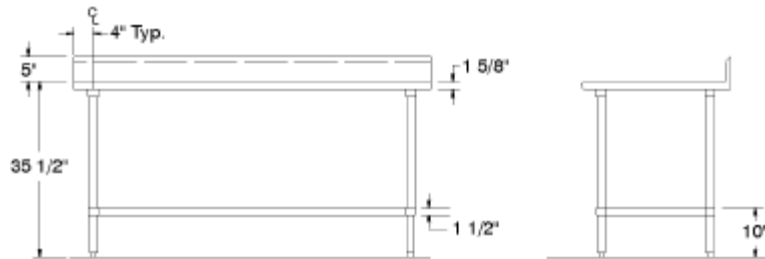

KSS-Series: Stainless Steel Legs & Undershelf

L	24" Wide	Wt.	30" Wide	Wt.	36" Wide	Wt.
30"	KSS-240	55 lbs.	KSS-300	70 lbs.		
24"	KSS-242	50 lbs.	KSS-302	56 lbs.		
36"	KSS-243	66 lbs.	KSS-303	77 lbs.	KSS-363	92 lbs.
48"	KSS-244	81 lbs.	KSS-304	92 lbs.	KSS-364	101 lbs.
60"	KSS-245	95 lbs.	KSS-305	111 lbs.	KSS-365	121 lbs.
72"	KSS-246	113 lbs.	KSS-306	129 lbs.	KSS-366	142 lbs.
84"	KSS-247	135 lbs.	KSS-307	153 lbs.	KSS-367	169 lbs.
96"	KSS-248	150 lbs.	KSS-308	171 lbs.	KSS-368	189 lbs.
108"	KSS-249	165 lbs.	KSS-309	195 lbs.	KSS-369	260 lbs.
120"	KSS-2410	268 lbs.	KSS-3010	294 lbs.	KSS-3610	315 lbs.
132"	KSS-2411	301 lbs.	KSS-3011	331 lbs.	KSS-3611	358 lbs.
144"	KSS-2412	316 lbs.	KSS-3012	346 lbs.	KSS-3612	373 lbs.

KLG-Series: Galvanized Steel Legs & Undershelf

L	24" Wide	Wt.	30" Wide	Wt.	36" Wide	Wt.
30"	KLG-240	55 lbs.	KLG-300	70 lbs.		
24"	KLG-242	50 lbs.	KLG-302	56 lbs.		
36"	KLG-243	66 lbs.	KLG-303	77 lbs.	KLG-363	92 lbs.
48"	KLG-244	81 lbs.	KLG-304	92 lbs.	KLG-364	101 lbs.
60"	KLG-245	95 lbs.	KLG-305	111 lbs.	KLG-365	121 lbs.
72"	KLG-246	113 lbs.	KLG-306	129 lbs.	KLG-366	142 lbs.
84"	KLG-247	135 lbs.	KLG-307	153 lbs.	KLG-367	169 lbs.
96"	KLG-248	150 lbs.	KLG-308	171 lbs.	KLG-368	189 lbs.
108"	KLG-249	165 lbs.	KLG-309	195 lbs.	KLG-369	260 lbs.
120"	KLG-2410	268 lbs.	KLG-3010	294 lbs.	KLG-3610	315 lbs.
132"	KLG-2411	301 lbs.	KLG-3011	331 lbs.	KLG-3611	358 lbs.
144"	KLG-2412	316 lbs.	KLG-3012	346 lbs.	KLG-3612	373 lbs.