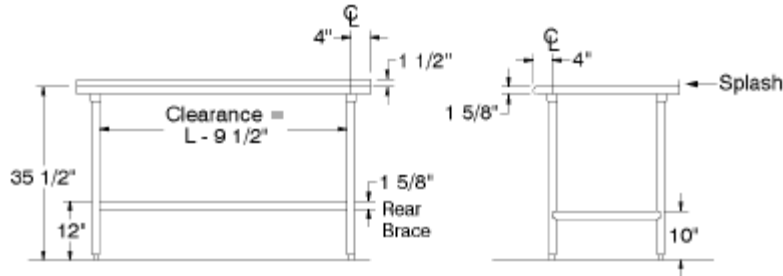

DIMENSIONS and SPECIFICATIONS

ALL DIMENSIONS ARE TYPICAL TOL ± .500"

All Units Shipped Unassembled (KD) for Reduced Shipping Costs.

TFSS & TFLG Series OPEN BASE Style 1 1/2" Backsplash

Units 8ft. and larger are furnished with six (6) legs