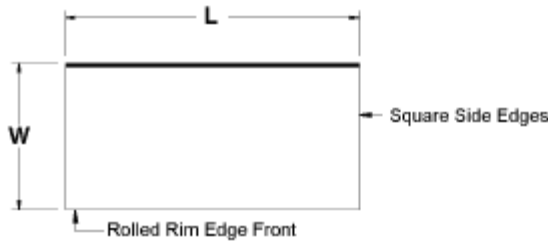

DIMENSIONS and SPECIFICATIONS

ALL DIMENSIONS ARE TYPICAL TOL ± .500"

All Units Shipped Unassembled (KD) for Reduced Shipping Costs.

TFSS & TFLG Series OPEN BASE Style 1 1/2" Backsplash

Units 8ft. and larger are furnished with six (6) legs