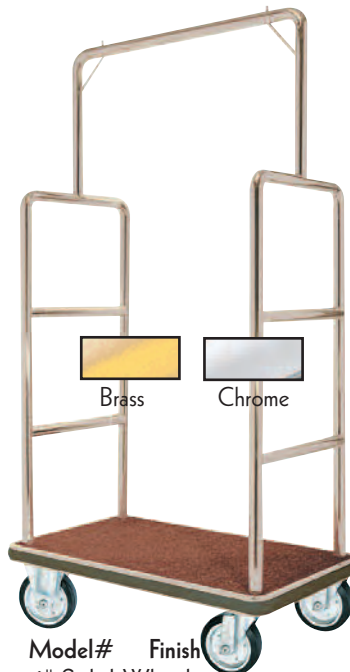

Luggage Carts

Heavy Duty,
 Top Quality,
 All Welded
 Construction

Model#	Finish	Model#	Finish
	6" Solid Wheels		8" Pneumatic Wheels
LC-3S	Satin	LC-3S-4P	Satin
LC-3B	Brass	LC-3B-4P	Brass
LC-3C	Chrome	LC-3C-4P	Chrome

Size: 45" L x 26 1/4" W x 75" H, Constructed with 1 1/2" Tube, Red Carpet Bed & Bumper Guards

Model#	Finish	Model#	Finish
	6" Solid Wheels		8" Pneumatic Wheels
LC-2B	Brass	LC-2B-4P	Brass
LC-2C	Chrome	LC-2C-4P	Chrome

Size: 42" L x 24" W x 72" H
 Constructed with 1 1/2" Tube
 Red Carpet Bed & Bumper Guards

Model#	Finish	Model#	Finish
	6" Solid Wheels		8" Pneumatic Wheels
BEL-101B	Brass	BEL-101B-4P	Brass
BEL-101C	Chrome	BEL-101C-4P	Chrome

Size: 47 1/4" L x 25 1/2" W x 73" H
 Constructed with 2" Tube
 Red Carpet Bed & Bumper Guards

Model#	Finish	Model#	Finish
	6" Solid Wheels		8" Pneumatic Wheels
LC-1B	Brass	LC-1B-4P	Brass
LC-1C	Chrome	LC-1C-4P	Chrome