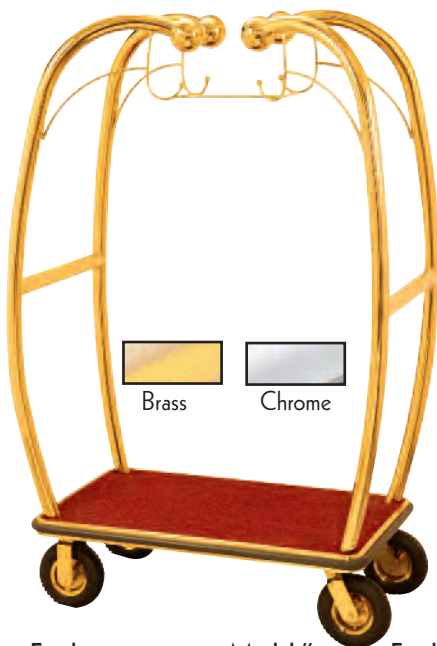

Luggage Carts

Heavy Duty,
 Top Quality,
 All Welded
 Construction

Model#	Finish	Model#	Finish
	6" Solid Wheels		8" Pneumatic Wheels
LC-3S	Satin	LC-3S-4P	Satin
LC-3B	Brass	LC-3B-4P	Brass
LC-3C	Chrome	LC-3C-4P	Chrome

Size: 45" L x 26 1/4" W x 75" H, Constructed with 1 1/2" Tube, Red Carpet Bed & Bumper Guards

Model#	Finish	Model#	Finish
	6" Solid Wheels		8" Pneumatic Wheels
LC-2B	Brass	LC-2B-4P	Brass
LC-2C	Chrome	LC-2C-4P	Chrome

Size: 42" L x 24" W x 72" H
 Constructed with 1 1/2" Tube
 Red Carpet Bed & Bumper Guards

Model#	Finish	Model#	Finish
	6" Solid Wheels		8" Pneumatic Wheels
BEL-101B	Brass	BEL-101B-4P	Brass
BEL-101C	Chrome	BEL-101C-4P	Chrome

Size: 47 1/4" L x 25 1/2" W x 73" H
 Constructed with 2" Tube
 Red Carpet Bed & Bumper Guards

Model#	Finish	Model#	Finish
	6" Solid Wheels		8" Pneumatic Wheels
LC-1B	Brass	LC-1B-4P	Brass
LC-1C	Chrome	LC-1C-4P	Chrome