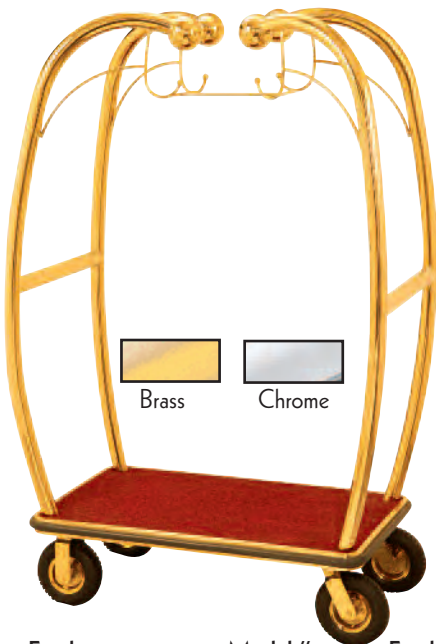

Luggage Carts

Heavy Duty,
 Top Quality,
 All Welded
 Construction

Model#	Finish	Model#	Finish
	6" Solid Wheels		8" Pneumatic Wheels
LC-3S	Satin	LC-3S-4P	Satin
LC-3B	Brass	LC-3B-4P	Brass
LC-3C	Chrome	LC-3C-4P	Chrome

Size: 45" L x 26 1/4" W x 75" H, Constructed with 1 1/2" Tube, Red Carpet Bed & Bumper Guards

Model#	Finish	Model#	Finish
	6" Solid Wheels		8" Pneumatic Wheels
LC-2B	Brass	LC-2B-4P	Brass
LC-2C	Chrome	LC-2C-4P	Chrome

Size: 42" L x 24" W x 72" H
 Constructed with 1 1/2" Tube
 Red Carpet Bed & Bumper Guards

Model#	Finish	Model#	Finish
	6" Solid Wheels		8" Pneumatic Wheels
BEL-101B	Brass	BEL-101B-4P	Brass
BEL-101C	Chrome	BEL-101C-4P	Chrome