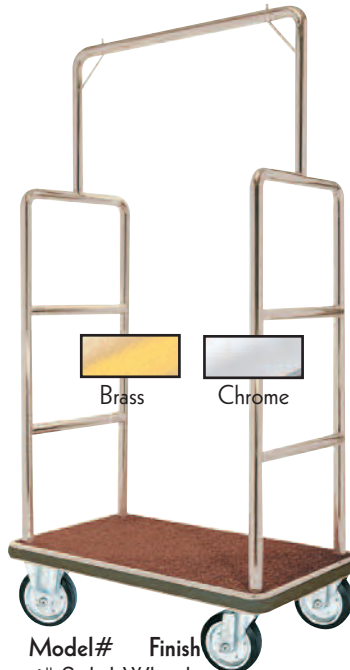

Luggage Carts

Heavy Duty,
 Top Quality,
 All Welded
 Construction

Model#	Finish	Model#	Finish
	6" Solid Wheels		8" Pneumatic Wheels
LC-3S	Satin	LC-3S-4P	Satin
LC-3B	Brass	LC-3B-4P	Brass
LC-3C	Chrome	LC-3C-4P	Chrome

Size: 45" L x 26 1/4" W x 75" H, Constructed with 1 1/2" Tube, Red Carpet Bed & Bumper Guards

Model#	Finish	Model#	Finish
	6" Solid Wheels		8" Pneumatic Wheels
LC-2B	Brass	LC-2B-4P	Brass
LC-2C	Chrome	LC-2C-4P	Chrome

Size: 42" L x 24" W x 72" H
 Constructed with 1 1/2" Tube
 Red Carpet Bed & Bumper Guards

Model#	Finish	Model#	Finish
	6" Solid Wheels		8" Pneumatic Wheels
BEL-101B	Brass	BEL-101B-4P	Brass
BEL-101C	Chrome	BEL-101C-4P	Chrome

Size: 47 1/4" L x 25 1/2" W x 73" H
 Constructed with 2" Tube
 Red Carpet Bed & Bumper Guards

Model#	Finish	Model#	Finish
	6" Solid Wheels		8" Pneumatic Wheels
LC-1B	Brass	LC-1B-4P	Brass
LC-1C	Chrome	LC-1C-4P	Chrome