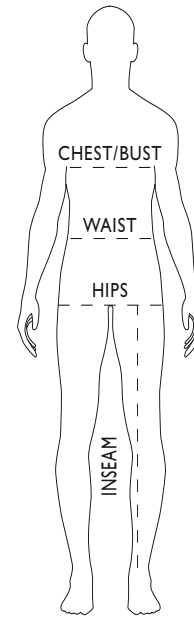

Sizing Chart: Inch and Centimeter Measurements

Order size according to your chest or hip measurements, whichever is larger.

Disclaimer: This is intended to be a guide only, and while we do our best to ensure all our sizing is consistent, you may find that some styles vary in size.

Jackets:

Chest/Bust: Measure over clothing to be worn. Measure around fullest part of chest or bust, under the arms and around shoulder blades. Keep tape straight and level.

Pants:

Waist: Measure around natural waistline above hip bones. Don't hold your breath.

Hips: Measure around fullest part of hip.

Inseam Length: Measure from base of crotch seam to top of shoe to be worn.

Note: Styles & cuts could vary in size.

INCHES	XXS	XS	S	M	L	XL	2X	3X	4X	5X	6X*	7X*	8X*
MENS/UNISEX JACKETS													
Chest (inch)	-	32-34	36-38	40-42	44-46	48-50	52-54	56-58	60-62	64-66	68-70	72-74	76-78
LADIES JACKETS													
Female US	-	2	4-6	8-10	12-14	16-18	20-22	24-26	28-30	32-34	-	-	-
Bust (inch)	-	32-33	34-35	36-37	38-40	41-43	45-47	49-51	53-55	57-59	-	-	-
Waist (inch)	-	25-26	27-28	29-30	31-33	34-36	38-40	42-44	46-48	50-52	-	-	-
Hip (inch)	-	35-36	37-38	39-40	41-43	44-46	48-50	52-54	56-58	60-62	-	-	-
MENS/UNISEX PANTS													
Waist (inch)	-	24-26	28-30	32-34	36-38	40-42	44-46	48-50	52-54	56-58	60-62	64-66	68-70
Hip (inch)	-	34-36	38-40	42-44	46-48	50-52	54-56	58-60	62-64	66-68	70-72	74-76	78-80
Inseam Length (inch)	-	30	32	33	34	34	34	34	34	34	34	34	34
LADIES PANTS													
Waist (inch)	18-19	20-21	22-23	24-25	26-27	28-30	32-34	36-38	40-42	-	-	-	-
Hip (inch)	38	40	42	44	46	48	50	52	54	-	-	-	-
Inseam Length (inch)	28	30	32	33	34	34	34	34	34	-	-	-	-