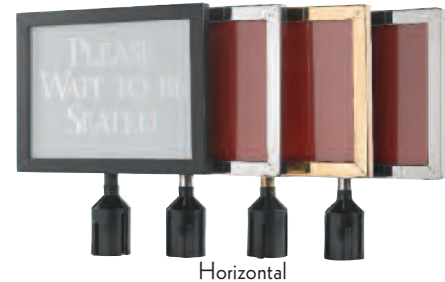

Form-A-Line System

Form-A-Line Sign Frame

Our removable Sign Frames are easy to use. The panels are easily changed by carefully sliding upward. Sign frames hold media up to 3/8" thick, providing double side capability. Available in two popular sizes and four attractive finishes that coordinate perfectly with our Form-A-Line posts.

Sign Size H & W	Horizontal Model#	Style	Sign Size H & W	Vertical Model#	Style
11 1/8" x 14 1/8"	HSF1114B	Brass	14 1/8" x 11 1/8"	VSF1411B	Brass
8 5/8" x 11 1/8"	HSF811B	Brass	11 1/8" x 8 5/8"	VSF118B	Brass
11 1/8" x 14 1/8"	HSF1114C	Chrome	14 1/8" x 11 1/8"	VSF1411C	Chrome
8 5/8" x 11 1/8"	HSF811C	Chrome	11 1/8" x 8 5/8"	VSF118C	Chrome
11 1/8" x 14 1/8"	HSF1114BK	Black	14 1/8" x 11 1/8"	VSF1411BK	Black
8 5/8" x 11 1/8"	HSF811BK	Black	11 1/8" x 8 5/8"	VSF118BK	Black
11 1/8" x 14 1/8"	HSF1114S	Satin	14 1/8" x 11 1/8"	VSF1411S	Satin
8 5/8" x 11 1/8"	HSF811S	Satin	11 1/8" x 8 5/8"	VSF118S	Satin

Signs shown not included

Custom signs available

Easily mounts to Form-A-Line "H" series (belt type) posts

New!

Easily store or transport up to 18 Form-A-Line posts

Form-A-Line Transport™

The Form-A-Line Transport is a convenient solution for easily transporting and efficiently storing up to 18 fully assembled Form-A-Line™ posts. Its sturdy construction consists of heavy 14 gauge steel with a durable powder coated finish. Foam rubber padded slots protect the posts when stored. Rubber wheel casters provide a smooth ride and lock to secure the unit in place.

Features And Optional Equipment Package

- Weight 175lbs
 - Overall size assembled 32" w x 41" d x 72" h
 - Includes 2 locking and 2 non-locking casters
 - Unit is shipped KD for safe and economical shipping
 - All manufactured components are welded
 - Entire unit is powder coated for enduring quality
- Optional Features
- Rubber bumpers to protect against property damage
 - Storage tray for storing signs, tools and other components