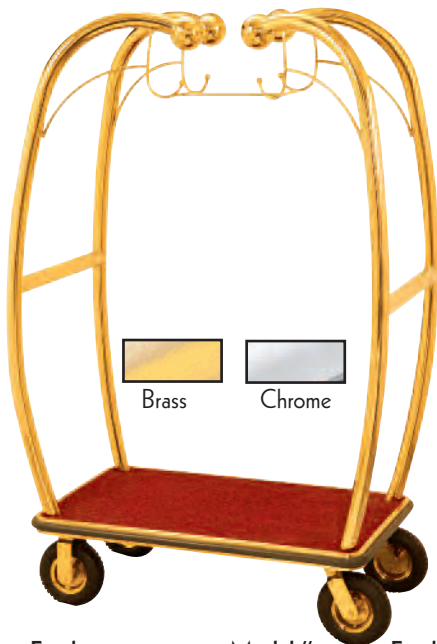

Luggage Carts

Heavy Duty,
 Top Quality,
 All Welded
 Construction

Model#	Finish	Model#	Finish
	6" Solid Wheels		8" Pneumatic Wheels
LC-3S	Satin	LC-3S-4P	Satin
LC-3B	Brass	LC-3B-4P	Brass
LC-3C	Chrome	LC-3C-4P	Chrome

Size: 45" L x 26 1/4" W x 75" H, Constructed with 1 1/2" Tube, Red Carpet Bed & Bumper Guards

Model#	Finish	Model#	Finish
	6" Solid Wheels		8" Pneumatic Wheels
LC-2B	Brass	LC-2B-4P	Brass
LC-2C	Chrome	LC-2C-4P	Chrome

Size: 42" L x 24" W x 72" H
 Constructed with 1 1/2" Tube
 Red Carpet Bed & Bumper Guards

Model#	Finish	Model#	Finish
	6" Solid Wheels		8" Pneumatic Wheels
BEL-101B	Brass	BEL-101B-4P	Brass
BEL-101C	Chrome	BEL-101C-4P	Chrome