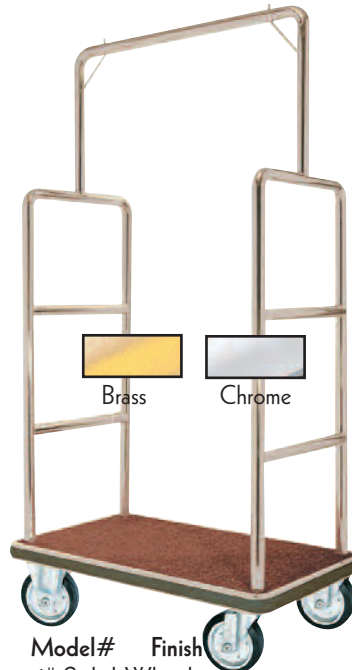

Luggage Carts

Heavy Duty,
 Top Quality,
 All Welded
 Construction

Model#	Finish	Model#	Finish
	6" Solid Wheels		8" Pneumatic Wheels
LC-3S	Satin	LC-3S-4P	Satin
LC-3B	Brass	LC-3B-4P	Brass
LC-3C	Chrome	LC-3C-4P	Chrome

Size: 45" L x 26 1/4" W x 75" H, Constructed with 1 1/2" Tube, Red Carpet Bed & Bumper Guards

Model#	Finish	Model#	Finish
	6" Solid Wheels		8" Pneumatic Wheels
LC-2B	Brass	LC-2B-4P	Brass
LC-2C	Chrome	LC-2C-4P	Chrome

Size: 42" L x 24" W x 72" H
 Constructed with 1 1/2" Tube
 Red Carpet Bed & Bumper Guards

Model#	Finish	Model#	Finish
	6" Solid Wheels		8" Pneumatic Wheels
BEL-101B	Brass	BEL-101B-4P	Brass
BEL-101C	Chrome	BEL-101C-4P	Chrome

Size: 47 1/4" L x 25 1/2" W x 73" H
 Constructed with 2" Tube
 Red Carpet Bed & Bumper Guards

Model#	Finish	Model#	Finish
	6" Solid Wheels		8" Pneumatic Wheels
LC-1B	Brass	LC-1B-4P	Brass
LC-1C	Chrome	LC-1C-4P	Chrome