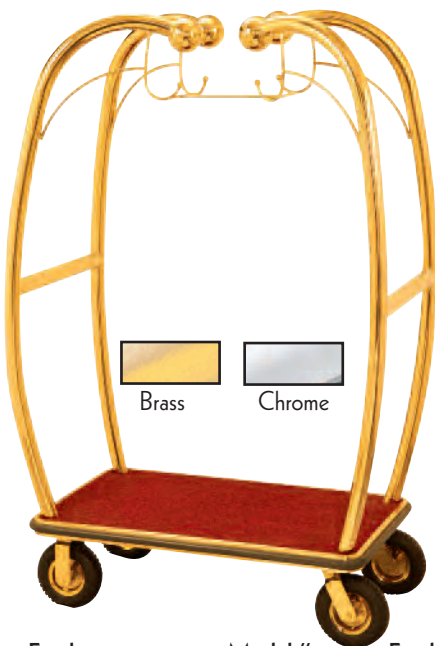

Luggage Carts

Heavy Duty,
 Top Quality,
 All Welded
 Construction

Model#	Finish	Model#	Finish
	6" Solid Wheels		8" Pneumatic Wheels
LC-3S	Satin	LC-3S-4P	Satin
LC-3B	Brass	LC-3B-4P	Brass
LC-3C	Chrome	LC-3C-4P	Chrome

Size: 45" L x 26 1/4" W x 75" H, Constructed with 1 1/2" Tube, Red Carpet Bed & Bumper Guards

Model#	Finish	Model#	Finish
	6" Solid Wheels		8" Pneumatic Wheels
LC-2B	Brass	LC-2B-4P	Brass
LC-2C	Chrome	LC-2C-4P	Chrome

Size: 42" L x 24" W x 72" H
 Constructed with 1 1/2" Tube
 Red Carpet Bed & Bumper Guards

Model#	Finish	Model#	Finish
	6" Solid Wheels		8" Pneumatic Wheels
BEL-101B	Brass	BEL-101B-4P	Brass
BEL-101C	Chrome	BEL-101C-4P	Chrome