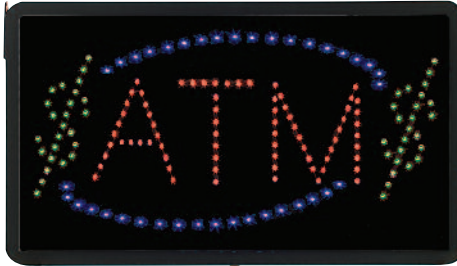

Model# CH109L      Size H&W 13" x 22"

Model# ATM10L      Size H&W 13" x 22"

Model# COF03L      Size H&W 13" x 22"

**Aarco Products High Visibility LED Signs In Spanish.**

Model# ABI08L      Size H&W 13" x 22"

Model# CER07S      Size H&W 6 3/4" x 16 1/8"

Model# ABI08S      Size H&W 6 3/4" x 16 1/8"

**The Ultra Lite Lighted Write-On Markerboard**

- Writing lights up and changes with light color
- Switch from individual or alternating colors
- Includes: Power Supply, Hanging Hardware, One Marking Pen
- Size 24 1/2" h x 19" w
- Model# LF-1

Can be displayed hanging (chain included) or standing for use on counter top or other surfaces.

**The Compact Ultra Lite Lighted Write-On Markerboard**

- Writing lights up and changes with light color
- Switch from individual or alternating colors
- Includes: Power Supply, Chain and One Marking Pen
- Size 12" h x 9" w
- Model# LF-2