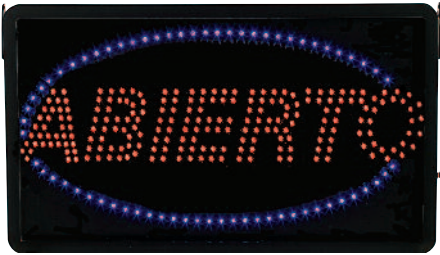

Model# CH109L      Size H&W 13" x 22"

Model# ATM10L      Size H&W 13" x 22"

Model# COF03L      Size H&W 13" x 22"

**Aarco Products High Visibility LED Signs In Spanish.**

Model# ABI08L      Size H&W 13" x 22"

Model# CER07S      Size H&W 6 3/4" x 16 1/8"

Model# ABI08S      Size H&W 6 3/4" x 16 1/8"

**The Ultra Lite Lighted Write-On Markerboard**

- Writing lights up and changes with light color
- Switch from individual or alternating colors
- Includes: Power Supply, Hanging Hardware, One Marking Pen
- Size 24 1/2" h x 19" w
- Model# LF-1

Can be displayed hanging (chain included) or standing for use on counter top or other surfaces.

**The Compact Ultra Lite Lighted Write-On Markerboard**

- Writing lights up and changes with light color
- Switch from individual or alternating colors
- Includes: Power Supply, Chain and One Marking Pen
- Size 12" h x 9" w
- Model# LF-2