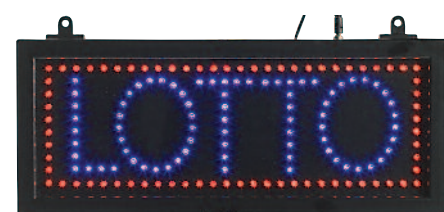

Aarco Products High Visibility LED Signs let you stand out in the crowd and sell.

All models offer three display modes including "steady on", "flashing" and "crawling".

- Super Bright • Long Lasting • Install Easily • Energy Efficient • Economical

Model# Size H&W
OPE02S 6 3/4" x 16 1/8"

Model# Size H&W
SAL05S 6 3/4" x 16 1/8"

Model# Size H&W
PIZ01S 6 3/4" x 16 1/8"

Model# Size H&W
BEE06S 6 3/4" x 16 1/8"

Model# Size H&W
LOT04S 6 3/4" x 16 1/8"

Model# Size H&W
ATM10S 6 3/4" x 16 1/8"