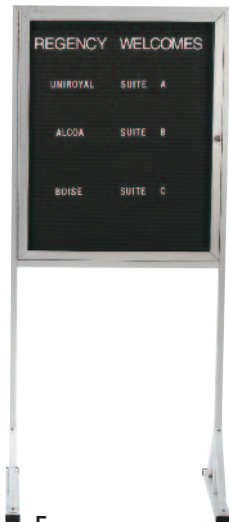

Standard features include: Lockable doors, acrylic safety glass windows, continuous hinges, concealed mounting brackets and a black, grooved letter panel.

Enclosed Indoor Message Centers Inset Door Style

All units complete with 1 Free set of 3/4" Helvetica letters and assortment tray.

Size H & W	Doors	Model#
24x18	1	ADC2418L
36x24	1	ADC3624L
36x36	1	ADC3636L
36x48	2	ADC3648L
36x60	2	ADC3660L
36x72	3	ADC3672-3L

Free Standing Letter Board Cabinet

Large message board utilizes a sturdy double pedestal stand with reinforced feet extending front and rear. Features a lockable door frame with a shatter resistant acrylic window and 2 Keys. Satin anodized frame is matched perfectly to the detachable uprights for easy shipping and assembly. Overall height is 72".

Frame Size	Model #	Description
36" x 24"	FMD3624	Lockable Door
36" x 30"	FMD3630	Lockable Door

Single Pedestal Letter Board

Adjustable height pedestal boards:

- Perfect for pedestrian areas
- Black felt background provides excellent contrast
- Adjust from 36" to 66" tall
- SMD open face
- CMD features slideoff acrylic cover
- Base and post are Black
- Frame is satin anodized aluminum
- Includes 1 Free set of 3/4" Helvetica letters