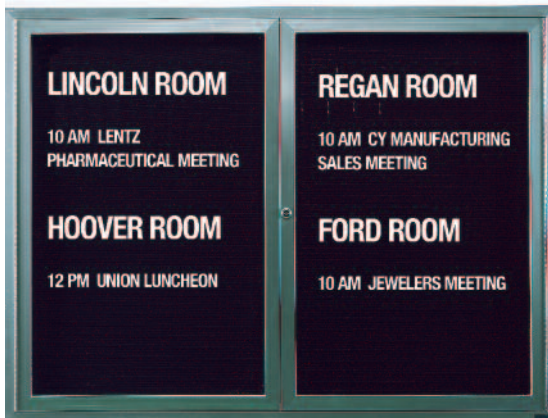

Directory Boards with New Wood-Look Finish

Choose from a wide variety of units all manufactured of custom extruded aluminum parts finished with a durable wood-look powder coating to provide a durable and handsome cabinet.

Enclosed Indoor/Outdoor Aluminum Directory Cabinets

All units complete with 1 Free set of 3/4" Helvetica letters and assortment tray.

Standard features include: Lockable doors, acrylic safety glass windows, continuous hinges, concealed mounting brackets and a black, grooved letter panel.

Enclosed Indoor Message Centers Inset Door Style