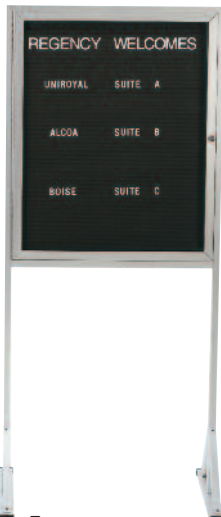

# Of Doors	Size H & W	Oak Model	Cherry Model
1	24 x 18	OADCO2418L	OADCW2418L
1	36 x 24	OADCO3624L	OADCW3624L
1	36 x 30	OADCO3630L	OADCW3630L
1	48 x 36	OADCO4836L	OADCW4836L
2	36 x 48	OADCO3648L	OADCW3648L
2	36 x 60	OADCO3660L	OADCW3660L

Standard features include: Lockable doors, acrylic safety glass windows, continuous hinges, concealed mounting brackets and a black, grooved letter panel.

Enclosed Indoor Message Centers Inset Door Style

All units complete with 1 Free set of 3/4" Helvetica letters and assortment tray.

Size H & W	Doors	Model#
24x18	1	ADC2418L
36x24	1	ADC3624L
36x36	1	ADC3636L
36x48	2	ADC3648L
36x60	2	ADC3660L
36x72	3	ADC3672-3L

Free Standing Letter Board Cabinet

Large message board utilizes a sturdy double pedestal stand with reinforced feet extending front and rear. Features a lockable door frame with a shatter resistant acrylic window and 2 Keys. Satin anodized frame is matched perfectly to the detachable uprights for easy shipping and assembly. Overall height is 72".