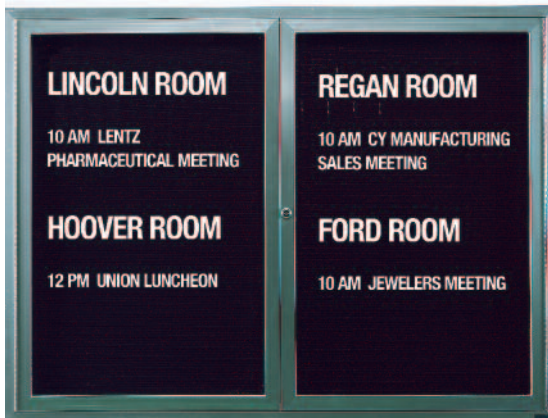

Enclosed Indoor Message Centers Inset Door Style

All units complete with 1 Free set of 3/4" Helvetica letters and assortment tray.

Size H & W	Doors	Model#
24x18	1	ADC2418L
36x24	1	ADC3624L
36x36	1	ADC3636L
36x48	2	ADC3648L
36x60	2	ADC3660L
36x72	3	ADC3672-3L