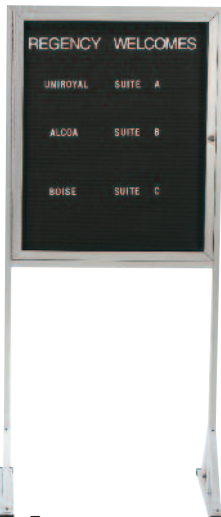

# Of Doors	Size H & W	Oak Model	Cherry Model
1	24 x 18	OADCO2418L	OADCW2418L
1	36 x 24	OADCO3624L	OADCW3624L
1	36 x 30	OADCO3630L	OADCW3630L
1	48 x 36	OADCO4836L	OADCW4836L
2	36 x 48	OADCO3648L	OADCW3648L
2	36 x 60	OADCO3660L	OADCW3660L

Standard features include: Lockable doors, acrylic safety glass windows, continuous hinges, concealed mounting brackets and a black, grooved letter panel.

### Enclosed Indoor Message Centers Inset Door Style

All units complete with 1 Free set of 3/4" Helvetica letters and assortment tray.

Size H & W	Doors	Model#
24x18	1	ADC2418L
36x24	1	ADC3624L
36x36	1	ADC3636L
36x48	2	ADC3648L
36x60	2	ADC3660L
36x72	3	ADC3672-3L

### Free Standing Letter Board Cabinet

Large message board utilizes a sturdy double pedestal stand with reinforced feet extending front and rear. Features a lockable door frame with a shatter resistant acrylic window and 2 Keys. Satin anodized frame is matched perfectly to the detachable uprights for easy shipping and assembly. Overall height is 72".