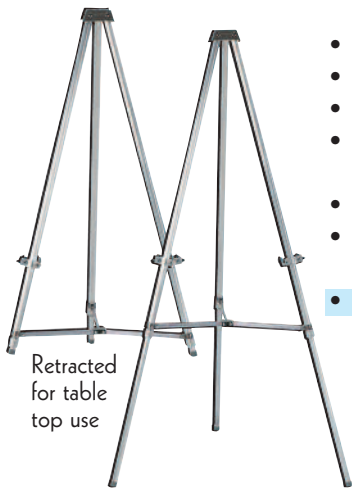

Tabletop A-Frame

Table Top A-frame Boards are a great in store marketing tool which can be used to communicate messages up close to your customers. This double sided sign can be conveniently used in any number of places including, displays and tables. They are constructed with solid wood frames finished with an attractive clear lacquer that will blend with almost any décor. Available with a selection of re-writable surfaces designed to suite your style. They work great in restaurants, bakeries, supermarkets, specialty stores or just about any retail environment.

Choose from black chalkboard, black markerboard, black acrylic or traditional long last white markerboard.

Size H&W	Model#
14x12	TA-1 Black Chalkboard
14x12	TA-11 Black Markerboard
14x12	TA-1P Black Acrylic
14x12	TA-5 White Markerboard

(Artwork shown for illustration purpose only and not included on board)

Aluminum Telescopic Display Easel

- Lightweight
- Easy to use
- 66" when fully extended
- 35" when retracted for table top use
- Display posters
- Display boards up to 36" x 48"
- Model# AE66

Solid Wood Display Easel

- Lightweight
- Easy to use
- 64" Tall
- Attractive Oak finish
- Display posters
- Display boards up to 36" x 48"
- Portable
- Model# WE60

Also Available

"T" Clamp Flipchart Holder
 Model T-1