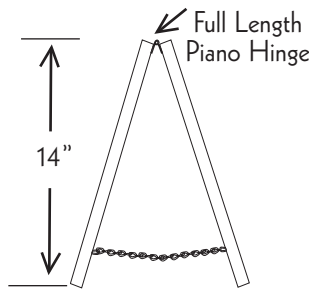

Tabletop A-Frame

Table Top A-frame Boards are a great in store marketing tool which can be used to communicate messages up close to your customers. This double sided sign can be conveniently used in any number of places including, displays and tables. They are constructed with solid wood frames finished with an attractive clear lacquer that will blend with almost any décor. Available with a selection of re-writable surfaces designed to suite your style. They work great in restaurants, bakeries, supermarkets, specialty stores or just about any retail environment.

Choose from black chalkboard, black markerboard, black acrylic or traditional long last white markerboard.

Size H&W	Model#
14x12	TA-1 Black Chalkboard
14x12	TA-11 Black Markerboard
14x12	TA-1P Black Acrylic
14x12	TA-5 White Markerboard

(Artwork shown for illustration purpose only and not included on board)

Aluminum Telescopic Display Easel

- Lightweight
- Easy to use
- 66" when fully extended
- 35" when retracted for table top use
- Display posters
- Display boards up to 36" x 48"
- Model# AE66

Solid Wood Display Easel

- Lightweight
- Easy to use
- 64" Tall
- Attractive Oak finish
- Display posters
- Display boards up to 36" x 48"
- Portable
- Model# WE60

Also Available

"T" Clamp Flipchart Holder
 Model T-1