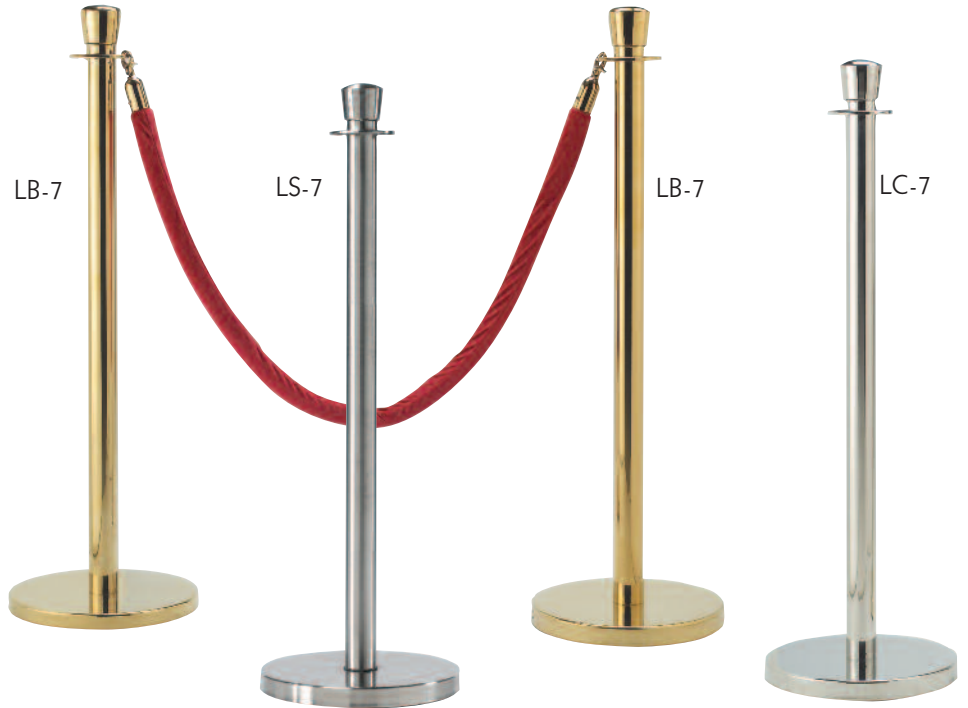

## Traditional Rope Style Posts

Designed for a more traditional and elegant environment such as: Theaters, Museums, Classic Restaurants and Art Galleries.

Model #	Style
LC-7	Chrome
LB-7	Brass
LS-7	Satin

## Velour Rope

All ropes are carefully constructed of a fibrous core material covered in plush velours in red and black. Our spring loaded snap type connectors are easy to use and have carefully polished chrome, satin or brass to coordinate perfectly with our traditional posts. Ropes are available in: 5', 6' and 8' lengths.

## Form-A-Line Ropes

Model	Sizes	Rope Colors	Hardware Style
Tr-1	5'	Black	Chrome
Tr-2	5'	Black	Brass
Tr-25	5'	Black	Satin
Tr-3	5'	Red	Chrome
Tr-4	5'	Red	Brass
Tr-45	5'	Red	Satin
Tr-5	6'	Black	Chrome
Tr-6	6'	Black	Brass
Tr-65	6'	Black	Satin
Tr-7	6'	Red	Chrome
Tr-8	6'	Red	Brass
Tr-85	6'	Red	Satin
Tr-9	8'	Black	Chrome
Tr-10	8'	Black	Brass
Tr-105	8'	Black	Satin
Tr-11	8'	Red	Chrome
Tr-12	8'	Red	Brass
Tr-125	8'	Red	Satin

Choose Hardware Finish  
 Chrome, Brass or Satin

Choose Rope Color  
 Black or Red

Choose Rope Length  
 5', 6' or 8'

Satin and Black

Satin and Red

Chrome and Black

Chrome and Red

Brass and Black