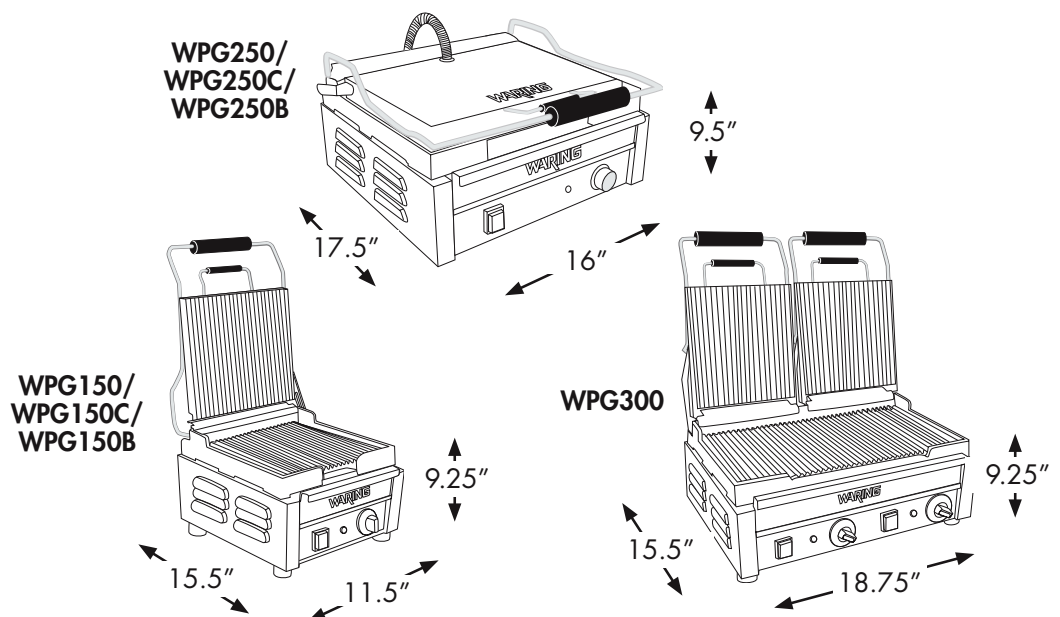

Italian-Style Panini Grills

WPG150/WPG250/WPG300

Specifications

Item	Electrical	Plug type	Listings	Dimensions (H" x W" x D")	Warranty
WPG150	120 Volt, 15A	NEMA 5-15P	UL, NSF	9.25" x 11.5" x 15.5"	Limited 1 Year
WPG150C	120 Volt, 15A	NEMA 5-20P	cUL, NSF	9.25" x 11.5" x 15.5"	Limited 1 Year
WPG150B	208 Volt, 11.5A	NEMA 6-20P	UL, NSF	9.25" x 11.5" x 15.5"	Limited 1 Year
WPG250	120 Volt, 15A	NEMA 5-15P	UL, NSF	9.5" x 16" x 17.5"	Limited 1 Year
WPG250C	120 Volt, 15A	NEMA 5-20P	cUL, NSF	9.5" x 16" x 17.5"	Limited 1 Year
WPG250B	208 Volt, 13.5A	NEMA 6-20P	UL, NSF	9.5" x 16" x 17.5"	Limited 1 Year
WPG300	240 Volt, 13A	NEMA 6-20P	UL, cUL, NSF	9.25" x 18.75" x 15.5"	Limited 1 Year

Ordering Information

Description	Catalog #	Std Pkg.	Ship Wt. (lbs.)	Cubic Feet	UPC Code
Panini Perfetto™ Compact Panini Grill	WPG150	1	44	2.4	040072006135
Panini Perfetto™ Compact Panini Grill	WPG150C	1	44	2.4	040072009082
Panini Perfetto™ Compact Panini Grill	WPG150B	1	44	2.4	040072011795
Panini Supremo™ Large Panini Grill	WPG250	1	64	3.7	040072006128
Panini Supremo™ Large Panini Grill	WPG250C	1	64	3.7	040072009105
Panini Supremo™ Large Panini Grill	WPG250B	1	64	3.7	040072011740
Panini Ottimo™ Dual Panini Grill	WPG300	1	84	3.8	040072006111

Waring Commercial • 314 Ella T. Grasso Ave. • Torrington, Connecticut 06790
Tel. (800) 492-7464 • Fax (860) 496-9008 • www.waringproducts.com • ©2007

08WC11004
PG-21570A